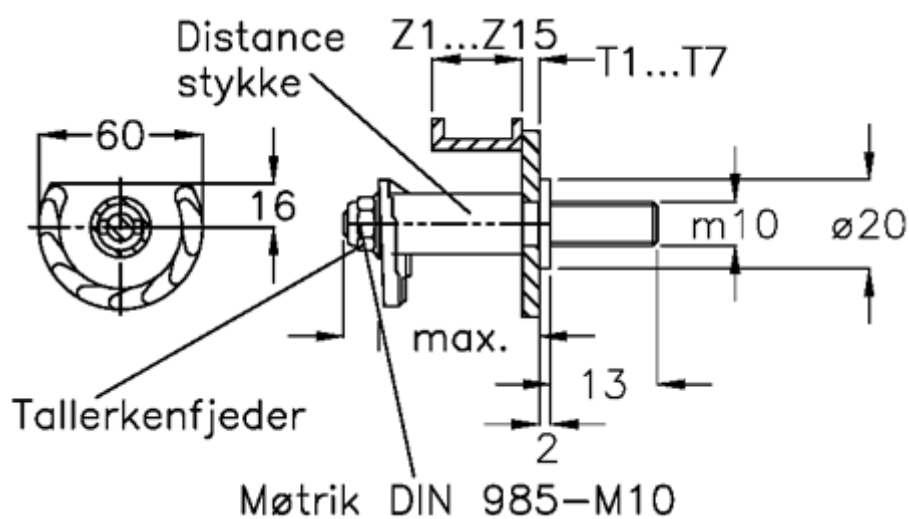

Article number: 20895206

Description: E+G Door lock
GN 117-GB-T2-Z6

Measures

Cam thickness = 15-24